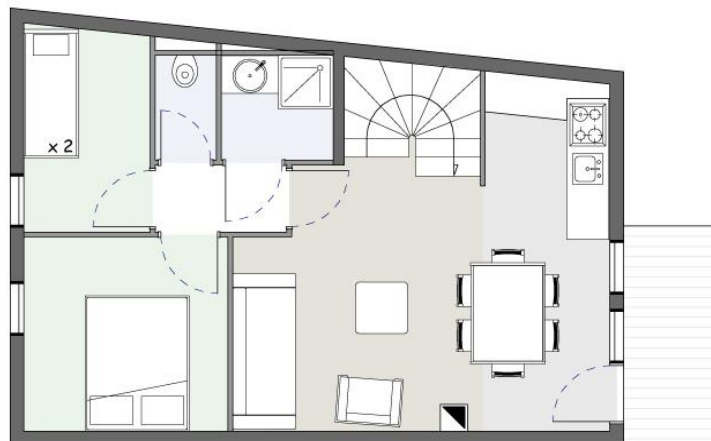

MONTAGNETTES COURCHEVEL

APT 4 pers.

Apartment description :

Surface area : 37 m2 on 1 level (with stairs access)

- 1 kitchenette
- 1 living room with a fire place and meal area
- 1 balcony
- 1 bedroom with a double bed
- 1 cabin with bunk beds
- 1 bathroom with a shower
- 1 separate toilet

Equipment :

- 1 dishwasher
- 1 microwaves oven
- 1 electric whistling kettle
- 1 electric toaster
- 1 coffee machine
- 4 ceramic hobs
- 1 refrigerator
- 1 telephone
- 1 television
- 1 safe

Exemple de disposition (plan non contractuel)