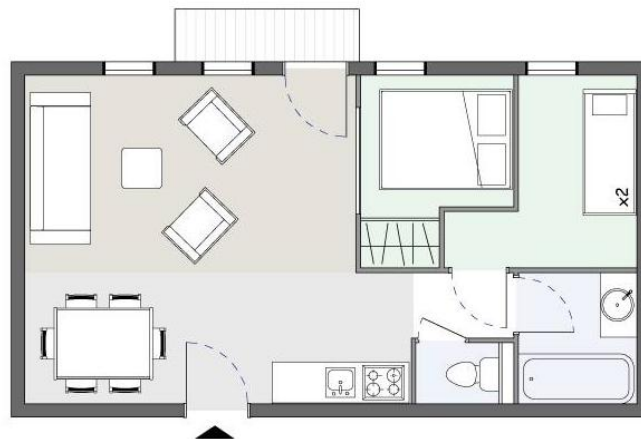

MONTALYS MENUIRES

APT 4 alcove

Apartment description :

Surface area : 35 m2 on 1 level.

- 1 kitchenette
- 1 living room with an alcove bedroom (with a double bed)
- 1 balcony
- 1 cabin with bunk beds
- 1 bathroom
- 1 toilet

Equipment :

- 1 dishwasher
- 1 microwaves oven
- 1 electric wwhistling kettle
- 1 electric toaster
- 1 coffee machine
- 2 ceramic hobs
- 1 refrigerator
- 1 telephone
- 1 television
- 1 safe
- 1 individual ski box with shoes dryer in the collective skiroom

Exemple de disposition (plan non contractuel)