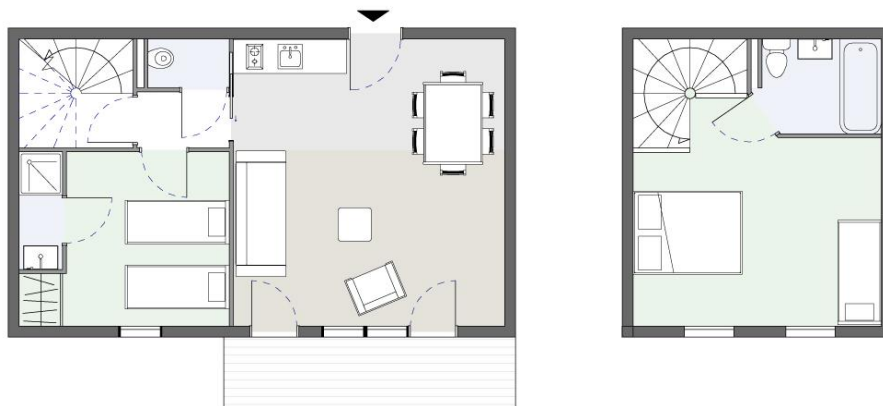

OXALYS VAL THORENS

APT 4/5 pers.

Apartment description :

Surface area : 65 m2 on 2 levels (possibility on 1 level)

- 1 kitchenette
- 1 meal area
- 1 living room
- 1 balcony
- 1 bedroom with a double bed + an extra bed
- 1 bedroom with 2 single beds
- 2 bathrooms with a shower or a bath
- 2 toilets

Exemple de disposition (plan non contractuel)