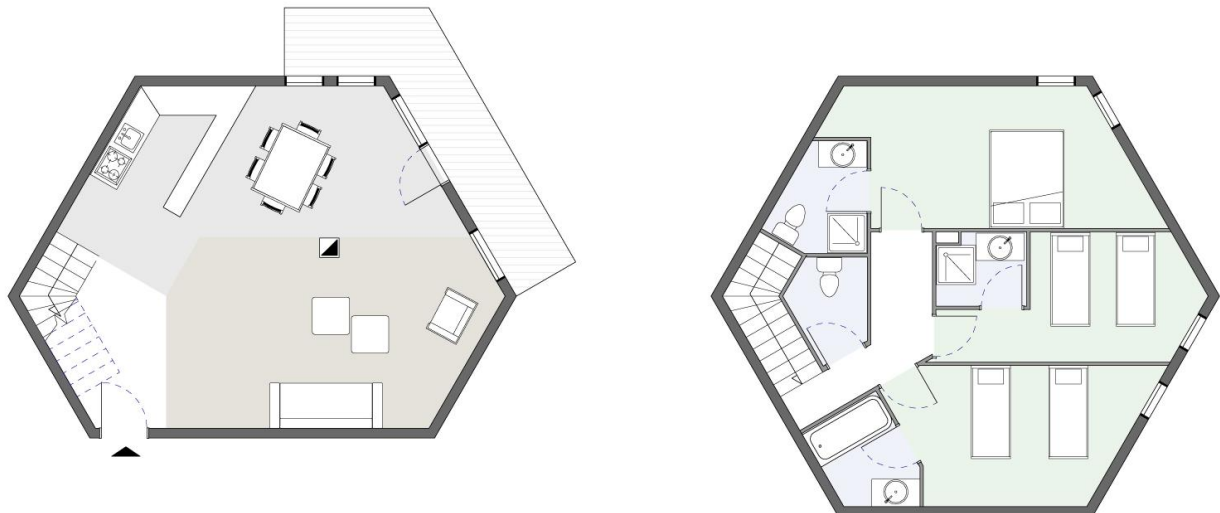

OXALYS VAL THORENS

APT n°11 - 6 pers.

Apartment description :

Surface area : 110 m2 on 2 levels

- 1 open kitchen
- 1 meal area
- 1 living room with a central fireplace
- 1 balcony
- 3 bedrooms (1 with a double bed)
- 3 bathrooms (1 with a bath)
- 3 toilets (1 separate)

Equipment :

- 1 dishwasher
- 1 microwaves oven
- 1 electric whistling kettle
- 1 electric toaster
- 1 coffee machine
- 4 ceramic hubs
- 1 refrigerator
- 1 washing machine
- 1 telephone
- 2 televisions
- 1 safe
- 1 DVD player

Exemple de disposition (plan non contractuel)