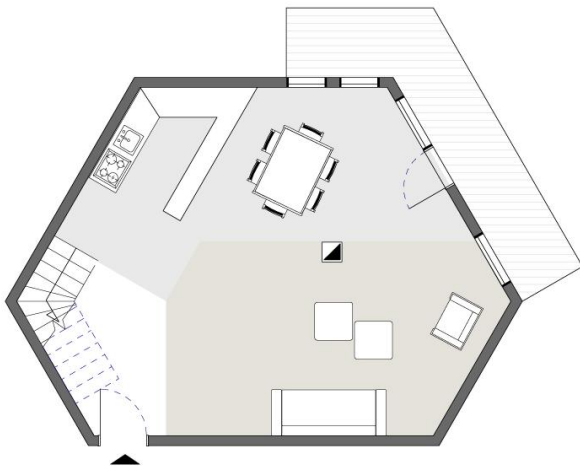

OXALYS VAL THORENS

APT n°12 – 6 pers. Best Comfort Formula

Apartment description :

Surface area : 110 m2 (+ stairs access)

- 1 open kitchen
- 1 meal area
- 1 living room with a central fireplace
- 1 balcony with panoramic view
- 3 bedrooms (1 with a double bed)
- 3 bathrooms (1 with a bath)
- 3 toilets (1 separate)

Exemple de disposition (plan non contractuel)