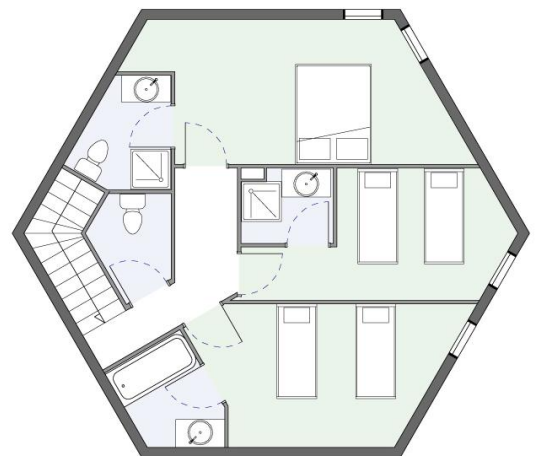

OXALYS VAL THORENS

APT n°12 – 6 pers. Best Comfort Formula

Apartment description :

Surface area : 110 m2 (+ stairs access)

- 1 open kitchen
- 1 meal area
- 1 living room with a central fireplace
- 1 balcony with panoramic view
- 3 bedrooms (1 with a double bed)
- 3 bathrooms (1 with a bath)
- 3 toilets (1 separate)

Exemple de disposition (plan non contractuel)