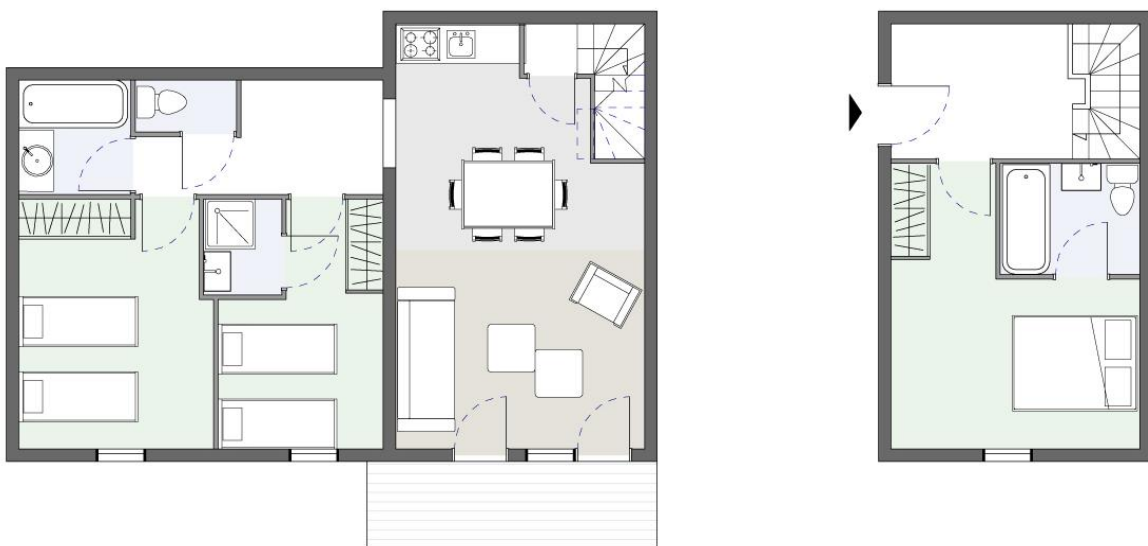

OXALYS VAL THORENS
APT 6 pers. duplex

Apartment description :

Surface area : 100 m2 on 2 levels

- 1 kitchenette
- 1 meal area
- 1 living room
- 1 balcony
- 3 bedrooms (1 with a double bed)
- 3 bathrooms (1 with a shower)
- 2 toilets (1 separate)

Exemple de disposition (plan non contractuel)